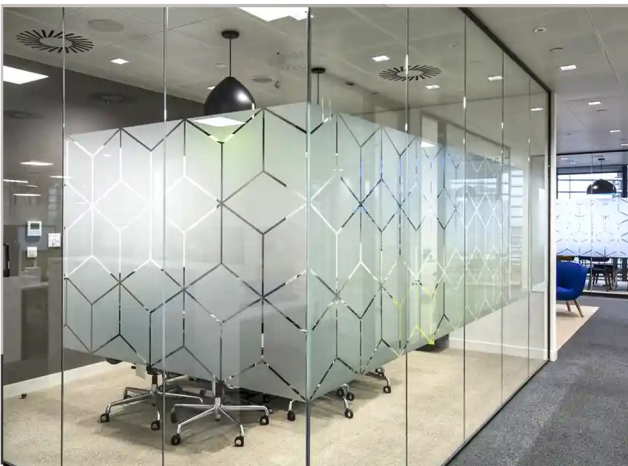

Double-Skin Facades

Energy-Efficient Skylights

Fire-Rated Glass Partitions

COMMERCIAL

Luxury ACP & Glass Façades

Interactive Glass Walls

Automated Curtain Wall Systems

Premium Skylight Atriums

RESIDENTIAL

Smart Glass Windows

Luxury Balcony Glass Railing Systems

Customized Glass Staircases

Designer Glass Interiors

PREMIUM ALUMINUM WORKS

COMMERCIAL

Premium Aluminum Shopfront Systems